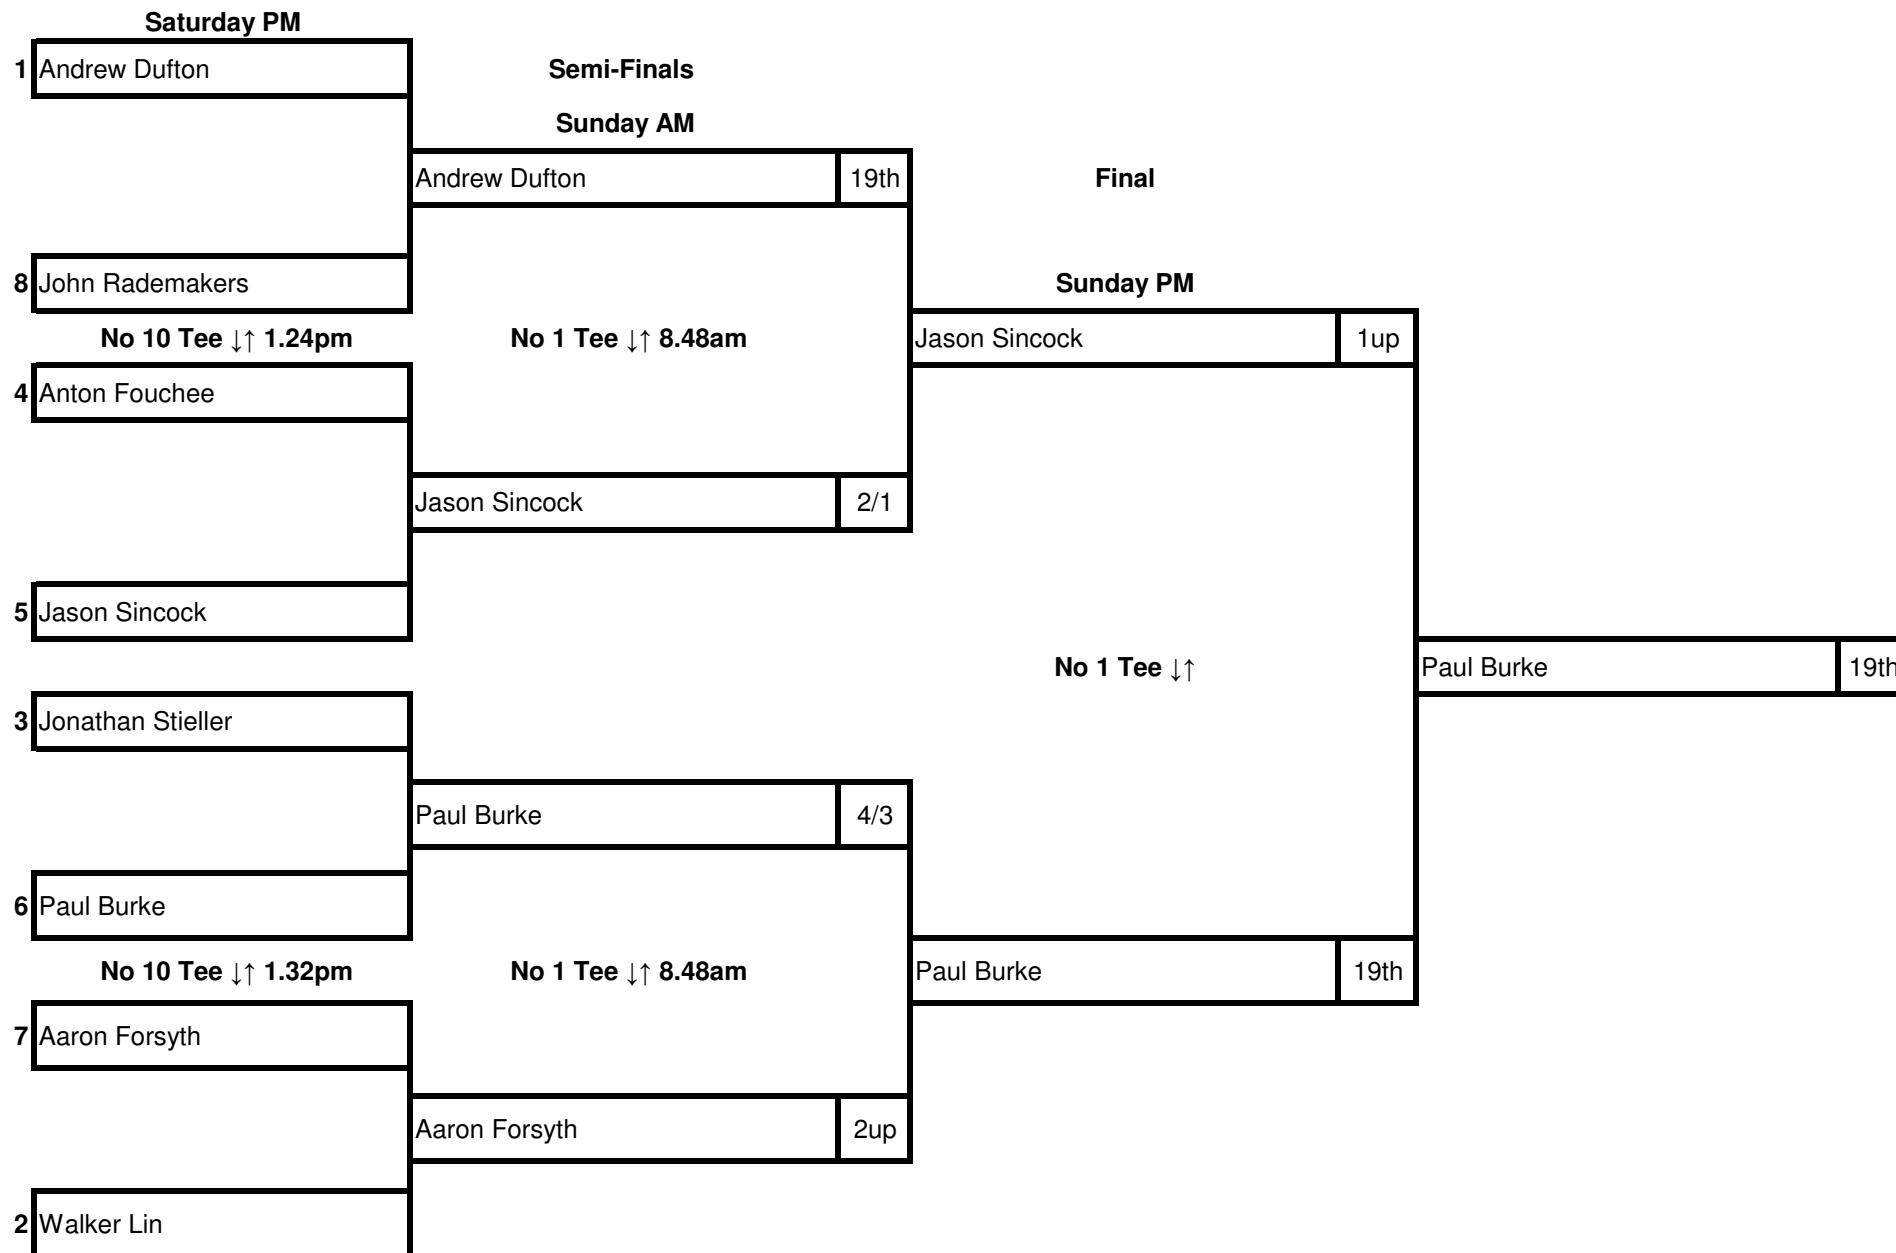

MEN'S OPEN DIVISION 2

MEN'S MASTERS CHAMPIONSHIP

MEN'S MASTERS Division 2

MEN'S MASTERS Division 3

WOMEN'S CHAMPIONSHIP

| Saturday PM | | Semi-Finals | | Final | |
|--------------------|-----------------|--------------------|--|----------------|--|
| 1 | Maddie May | Maddie May | | Maddie May | |
| 8 | Bye | | | | |
| No 1 Tee ↓↑ 1.00pm | | No 1 Tee ↓↑ 8.56am | | No 1 Tee ↓↑ | |
| 4 | Deanna Matthews | Alisia Ren | | Maddie May 9/7 | |
| 5 | Alisia Ren | | | 1 up | |
| 3 | Amy Weng | Amy Weng | | Amy Weng 5/4 | |
| 6 | Jasmine Clancy | | | 4/2 | |
| No 1 Tee ↓↑ 1.08pm | | No 1 Tee ↓↑ 8.56am | | No 1 Tee ↓↑ | |
| 7 | Olive Tapu | Lizzie Neale | | Amy Weng 3/1 | |
| 2 | Lizzie Neale | | | 1 up | |

WOMEN'S MASTERS CHAMPIONSHIP

MEN'S SENIORS CHAMPIONSHIP

| Saturday PM | | Semi-Finals | | Final | |
|--------------------|--|--------------------|-----|--------------|--------------|
| 1 Paul Bailey | | Sunday AM | | Sunday PM | |
| | | Paul Bailey | 6/5 | | |
| 8 Grant Graham | | No 1 Tee ↓↑ 8.16am | | No 1 Tee ↓↑ | |
| No 1 Tee ↓↑ 1.32pm | | | | Lin Wang | 5/4 |
| 4 Robbie Bell | | | | | |
| | | Lin Wang | 2/1 | | |
| 5 Lin Wang | | | | | |
| 3 Tala Natapu | | | | | Marty Holman |
| | | PJ Yim | 4/3 | | 1up |
| 6 PJ Yim | | No 1 Tee ↓↑ 8.16am | | Marty Holman | 3/2 |
| No 1 Tee ↓↑ 1.40pm | | | | | |
| 7 Steve Collier | | | | | |
| | | Marty Holman | 8/7 | | |
| 2 Marty Holman | | | | | |