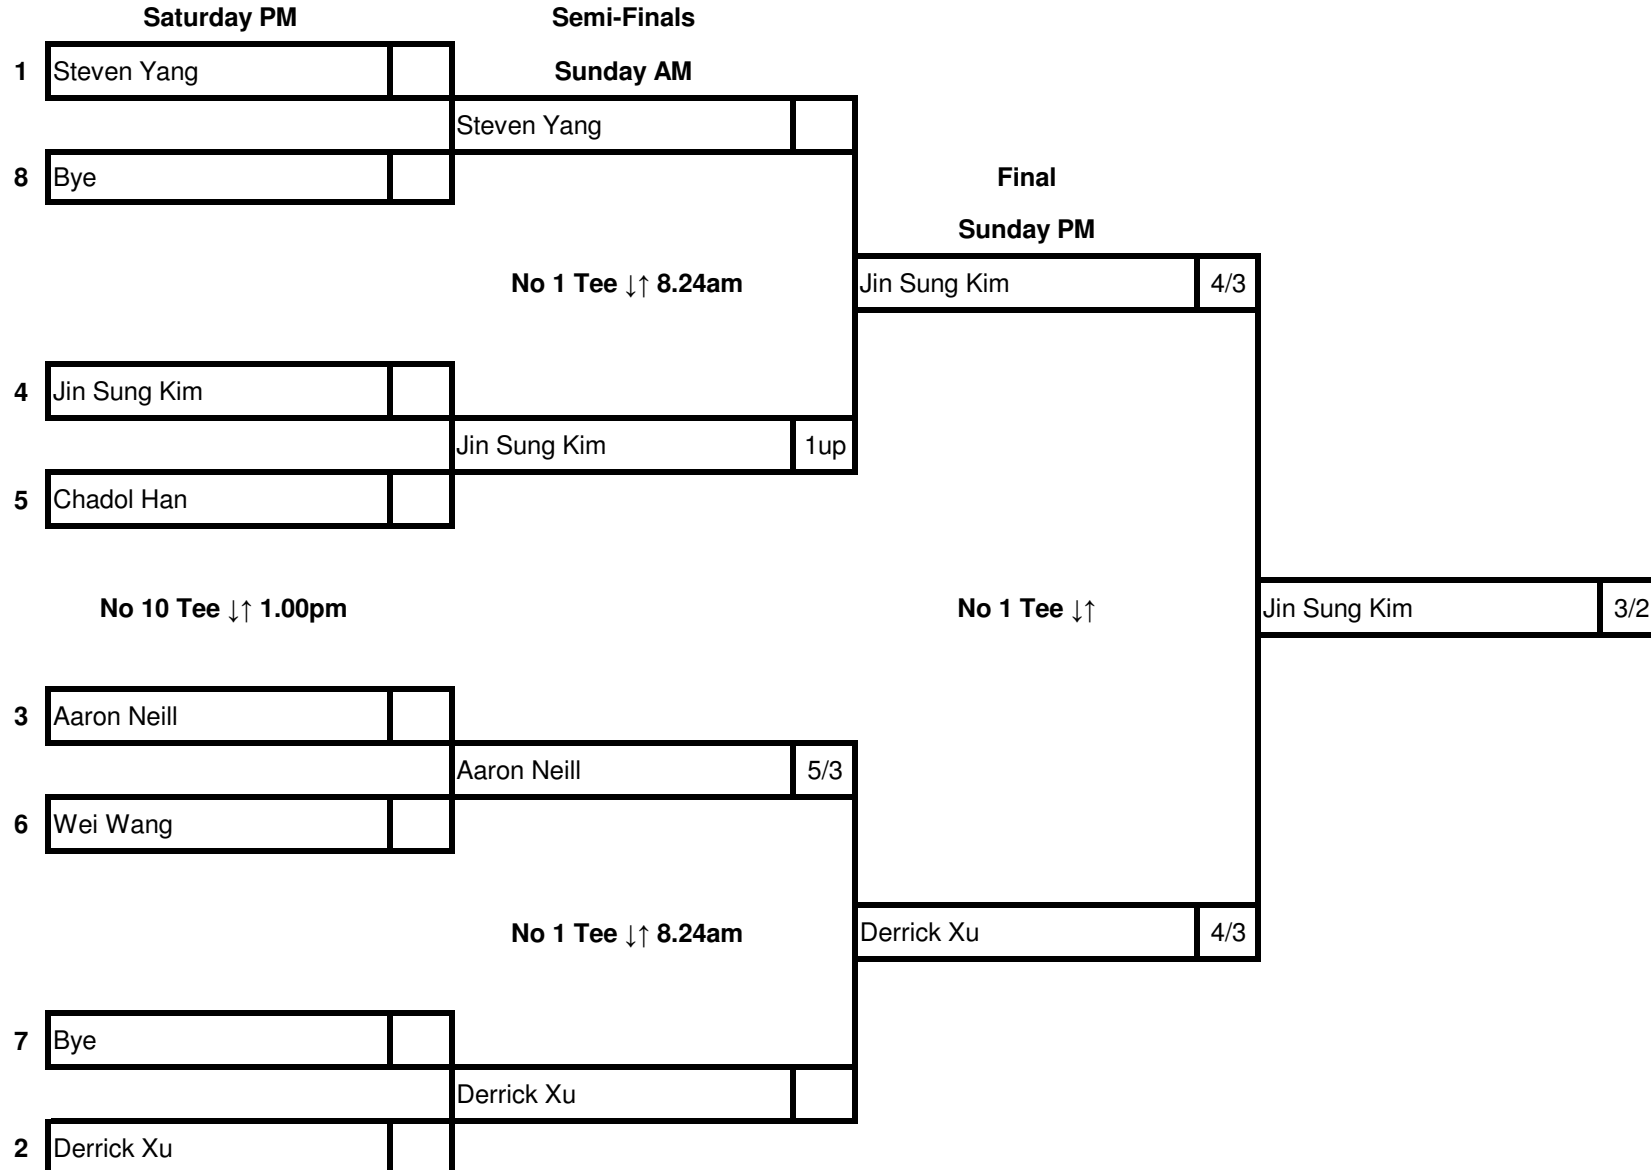

MEN'S OPEN DIVISION 2

MEN'S MASTERS CHAMPIONSHIP

MEN'S MASTERS Division 2

MEN'S MASTERS Division 3

WOMEN'S CHAMPIONSHIP

| Saturday PM | | Semi-Finals | | Final | |
|--------------------|-----------------|--------------------|--|----------------|--|
| 1 | Maddie May | Maddie May | | Maddie May | |
| 8 | Bye | | | | |
| No 1 Tee ↓↑ 1.00pm | | No 1 Tee ↓↑ 8.56am | | No 1 Tee ↓↑ | |
| 4 | Deanna Matthews | Alisia Ren | | Maddie May 9/7 | |
| 5 | Alisia Ren | | | 1 up | |
| 3 | Amy Weng | Amy Weng | | Amy Weng 5/4 | |
| 6 | Jasmine Clancy | | | 4/2 | |
| No 1 Tee ↓↑ 1.08pm | | No 1 Tee ↓↑ 8.56am | | No 1 Tee ↓↑ | |
| 7 | Olive Tapu | Lizzie Neale | | Amy Weng 3/1 | |
| 2 | Lizzie Neale | | | 1 up | |

MEN'S U19 CHAMPIONSHIP

| Saturday PM | | Semi-Finals | | Final | |
|----------------------------|------------------|---------------------------|------|--------------------|------|
| 1 | Mika MacDonald | | | | |
| | | Sunday AM | | | |
| | | Mika MacDonald | 2/1 | | |
| 8 | Edward Dickinson | | | Sunday PM | |
| No 10 Tee ↓↑ 1.08pm | | No 1 Tee ↓↑ 8.08am | | | |
| 4 | Jae Young | | | Cooper Moore | 19th |
| | | | | | |
| | | Cooper Moore | 19th | | |
| 5 | Cooper Moore | | | | |
| | | | | No 1 Tee ↓↑ | |
| 3 | Etienne Collier | | | Phong Nguyen | |
| | | | | 3/2 | |
| | | Max Edwards | 1up | | |
| 6 | Max Edwards | | | | |
| No 10 Tee ↓↑ 1.16pm | | No 1 Tee ↓↑ 8.08am | | | |
| | | | | Phong Nguyen | 3/2 |
| 7 | Tim Graham | | | | |
| | | | | | |
| | | Phong Nguyen | 3/1 | | |
| 2 | Phong Nguyen | | | | |