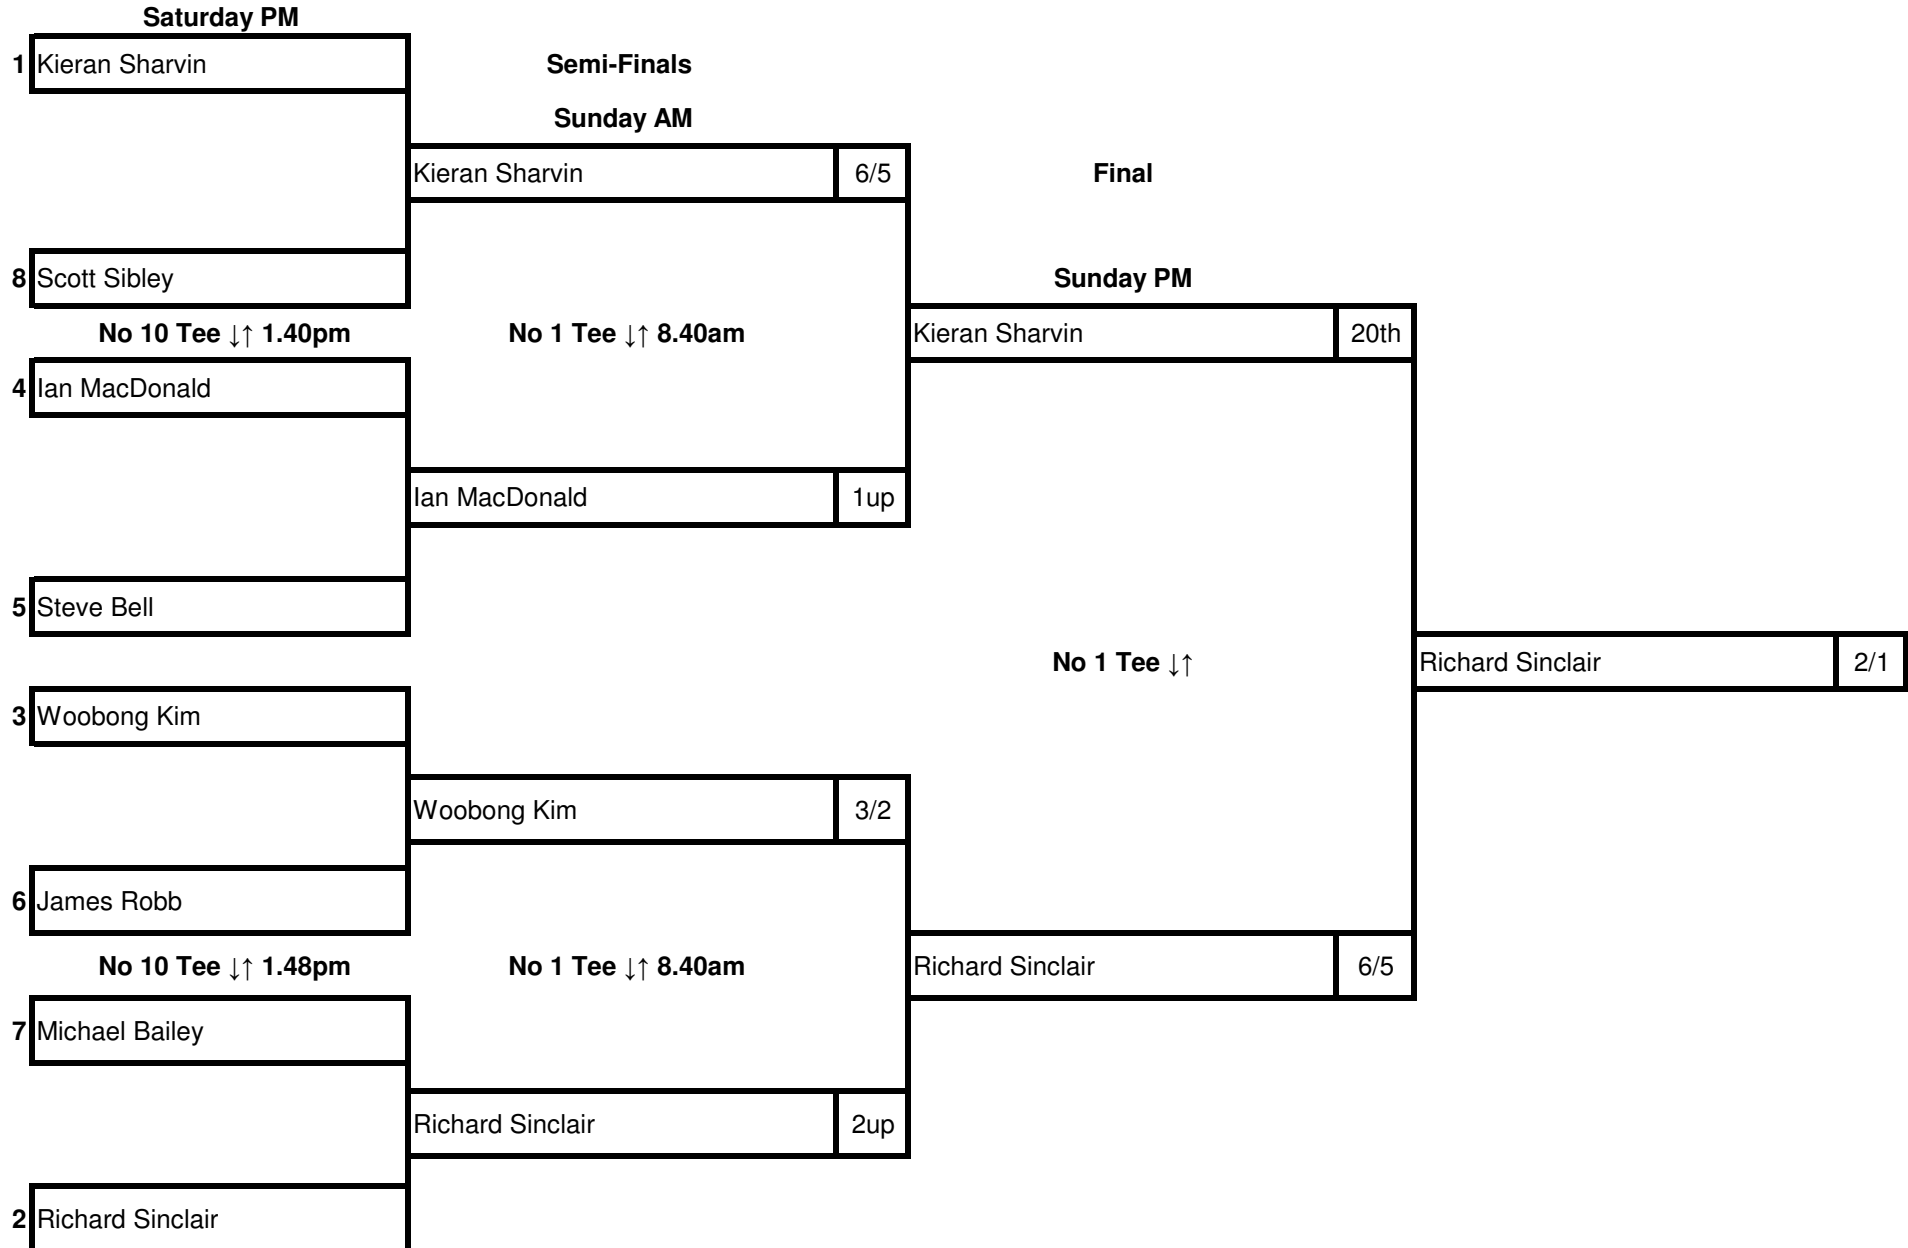

MEN'S OPEN DIVISION 2

MEN'S MASTERS CHAMPIONSHIP

MEN'S MASTERS Division 2

MEN'S MASTERS Division 3

WOMEN'S CHAMPIONSHIP

| Saturday PM | | Semi-Finals | | Final | |
|--------------------|-----------------|--------------------|--|----------------|--|
| 1 | Maddie May | Maddie May | | Maddie May | |
| 8 | Bye | | | | |
| No 1 Tee ↓↑ 1.00pm | | No 1 Tee ↓↑ 8.56am | | No 1 Tee ↓↑ | |
| 4 | Deanna Matthews | Alisia Ren | | Maddie May 9/7 | |
| 5 | Alisia Ren | | | 1 up | |
| 3 | Amy Weng | Amy Weng | | Amy Weng 5/4 | |
| 6 | Jasmine Clancy | | | 4/2 | |
| No 1 Tee ↓↑ 1.08pm | | No 1 Tee ↓↑ 8.56am | | No 1 Tee ↓↑ | |
| 7 | Olive Tapu | Lizzie Neale | | Amy Weng 3/1 | |
| 2 | Lizzie Neale | | | 1 up | |

WOMEN'S MASTERS CHAMPIONSHIP

MEN'S SENIORS CHAMPIONSHIP

| Saturday PM | | Semi-Finals | | Final | |
|--------------------|--|--------------------|-----|--------------|--------------|
| 1 Paul Bailey | | Sunday AM | | Sunday PM | |
| | | Paul Bailey | 6/5 | | |
| 8 Grant Graham | | No 1 Tee ↓↑ 8.16am | | No 1 Tee ↓↑ | |
| No 1 Tee ↓↑ 1.32pm | | | | Lin Wang | 5/4 |
| 4 Robbie Bell | | | | | |
| | | Lin Wang | 2/1 | | |
| 5 Lin Wang | | | | | |
| 3 Tala Natapu | | | | | Marty Holman |
| | | PJ Yim | 4/3 | | 1up |
| 6 PJ Yim | | No 1 Tee ↓↑ 8.16am | | Marty Holman | 3/2 |
| No 1 Tee ↓↑ 1.40pm | | | | | |
| 7 Steve Collier | | | | | |
| | | Marty Holman | 8/7 | | |
| 2 Marty Holman | | | | | |