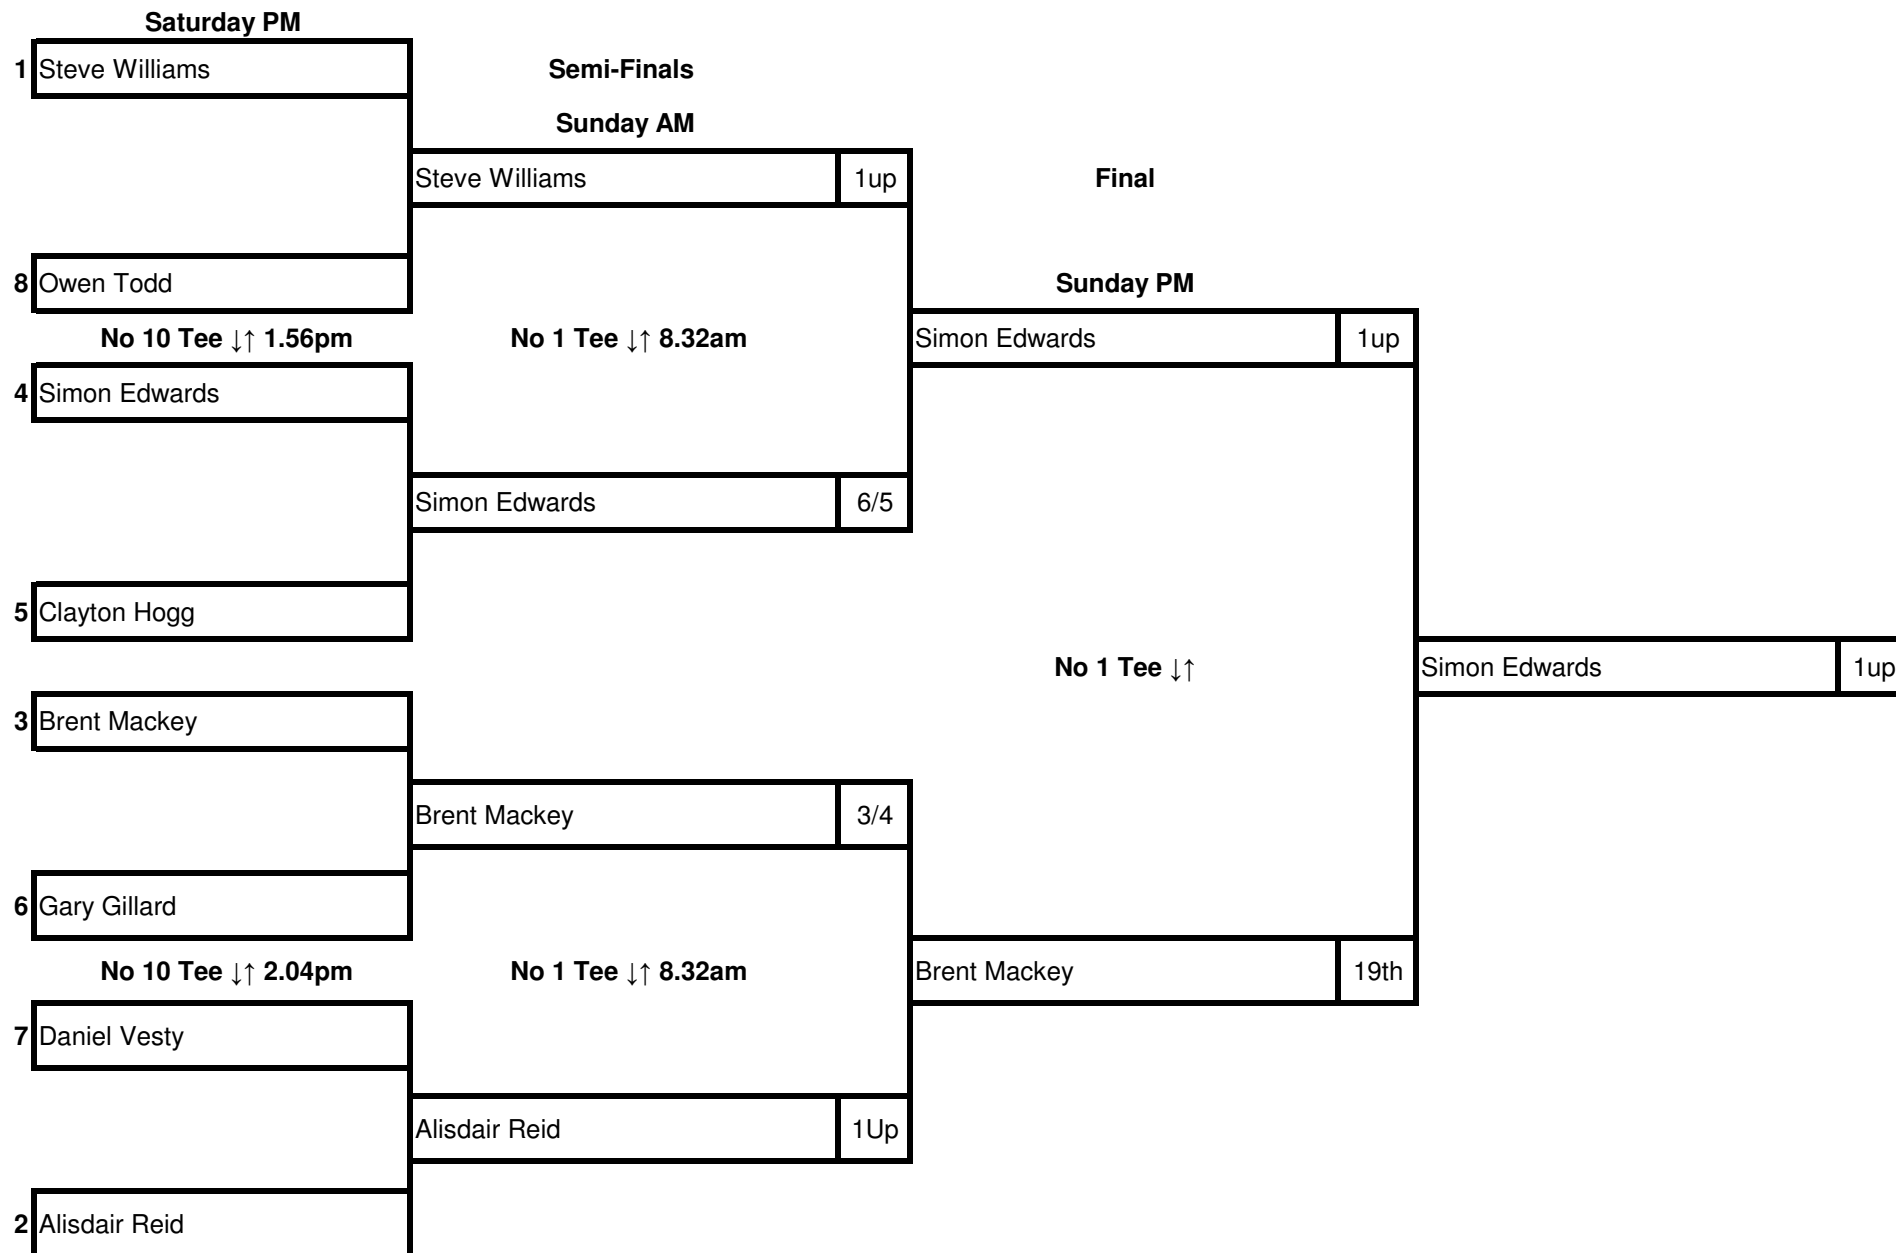

MEN'S OPEN DIVISION 2

MEN'S MASTERS CHAMPIONSHIP

MEN'S MASTERS Division 2

MEN'S MASTERS Division 3

WOMEN'S CHAMPIONSHIP

| Saturday PM | | Semi-Finals | | Final | |
|--------------------|-----------------|--------------------|--|----------------|--|
| 1 | Maddie May | Maddie May | | Maddie May | |
| 8 | Bye | | | | |
| No 1 Tee ↓↑ 1.00pm | | No 1 Tee ↓↑ 8.56am | | No 1 Tee ↓↑ | |
| 4 | Deanna Matthews | Alisia Ren | | Maddie May 9/7 | |
| 5 | Alisia Ren | | | 1 up | |
| 3 | Amy Weng | Amy Weng | | Amy Weng 5/4 | |
| 6 | Jasmine Clancy | | | 4/2 | |
| No 1 Tee ↓↑ 1.08pm | | No 1 Tee ↓↑ 8.56am | | No 1 Tee ↓↑ | |
| 7 | Olive Tapu | Lizzie Neale | | Amy Weng 3/1 | |
| 2 | Lizzie Neale | | | 1 up | |

WOMEN'S MASTERS CHAMPIONSHIP

MEN'S SENIORS CHAMPIONSHIP

| Saturday PM | | Semi-Finals | | Final | |
|--------------------|--|--------------------|-----|--------------|--------------|
| 1 Paul Bailey | | Sunday AM | | Sunday PM | |
| | | Paul Bailey | 6/5 | | |
| 8 Grant Graham | | No 1 Tee ↓↑ 8.16am | | No 1 Tee ↓↑ | |
| No 1 Tee ↓↑ 1.32pm | | | | Lin Wang | 5/4 |
| 4 Robbie Bell | | | | | |
| | | Lin Wang | 2/1 | | |
| 5 Lin Wang | | | | | |
| 3 Tala Natapu | | | | | Marty Holman |
| | | PJ Yim | 4/3 | | 1up |
| 6 PJ Yim | | No 1 Tee ↓↑ 8.16am | | Marty Holman | 3/2 |
| No 1 Tee ↓↑ 1.40pm | | | | | |
| 7 Steve Collier | | | | | |
| | | Marty Holman | 8/7 | | |
| 2 Marty Holman | | | | | |