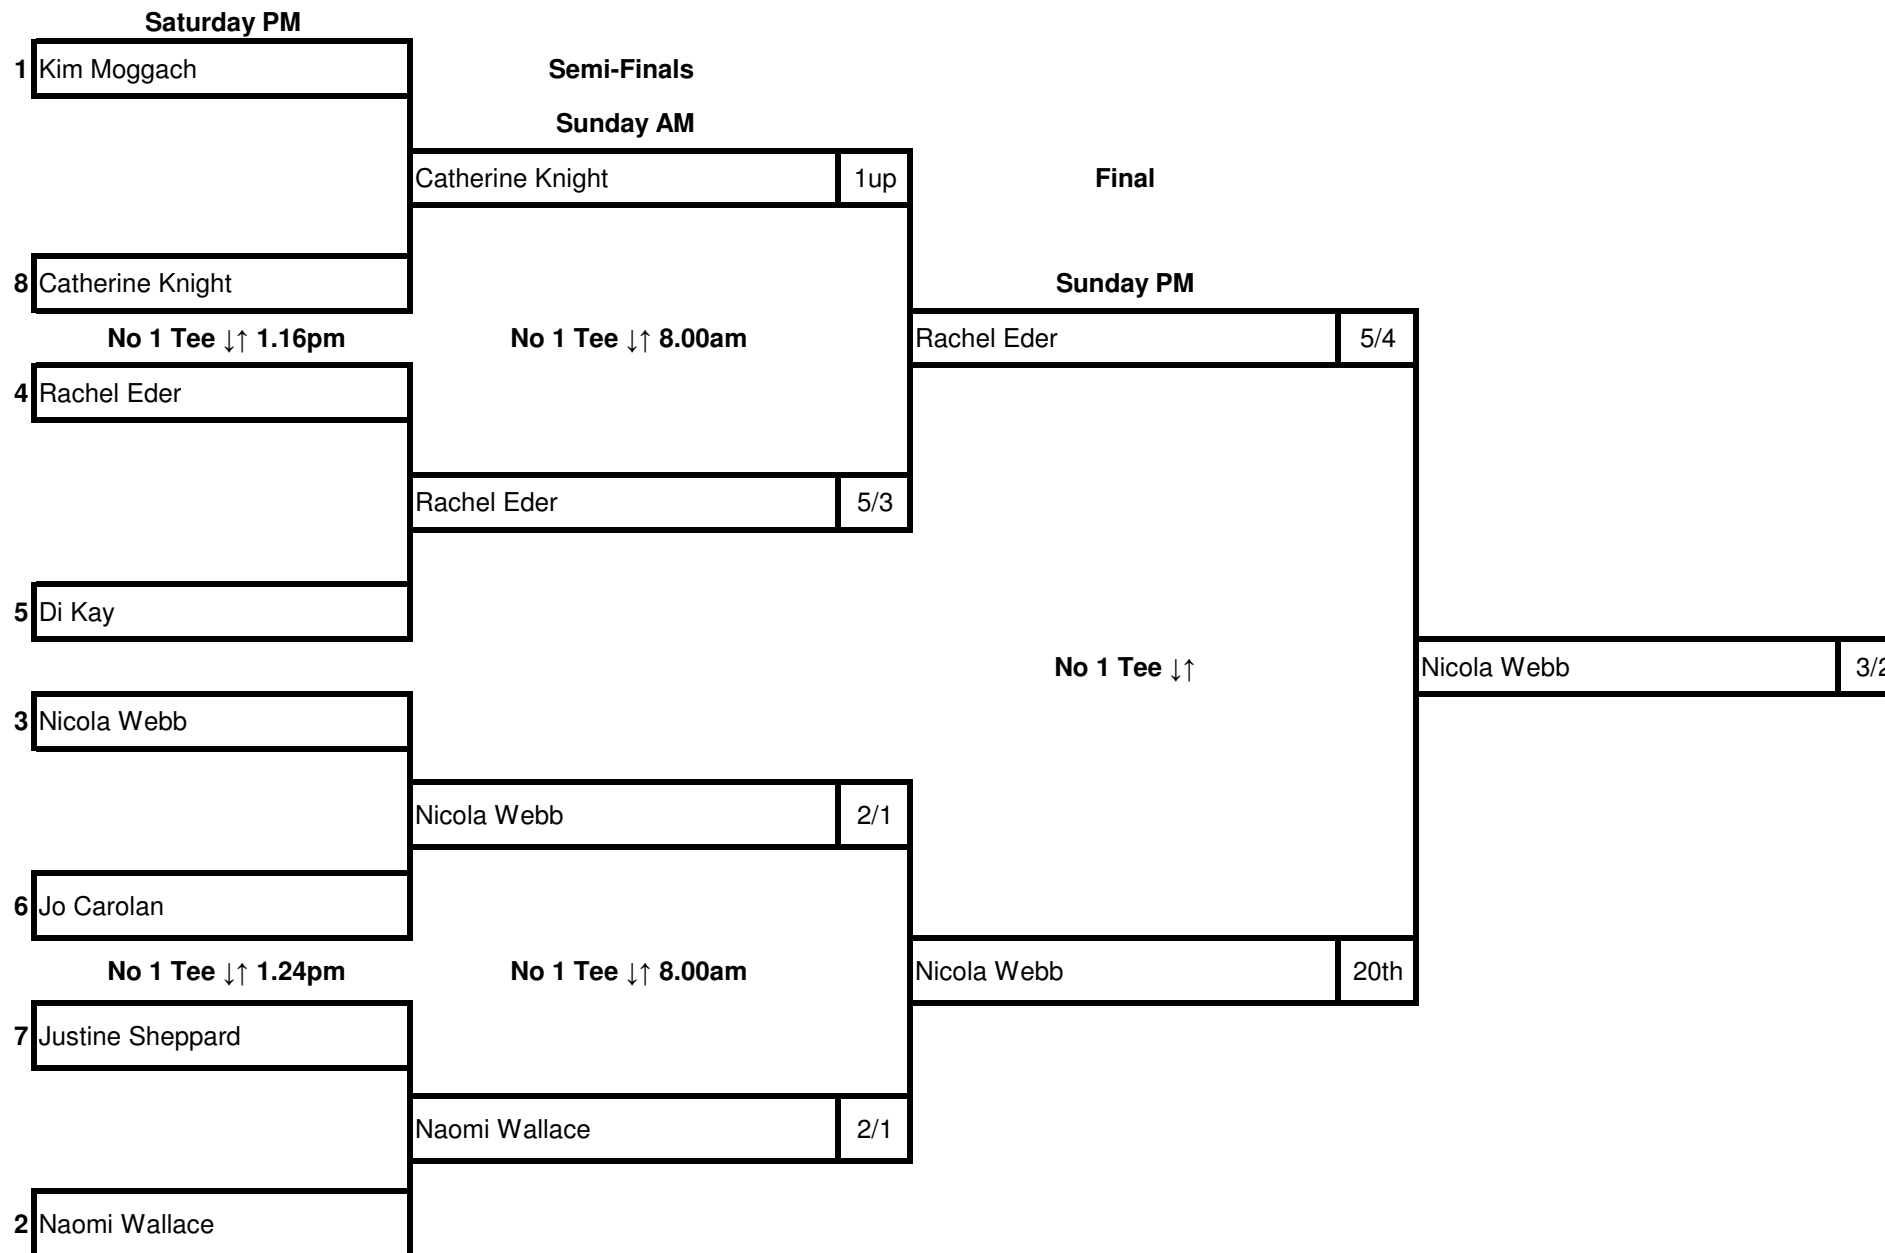

MEN'S OPEN DIVISION 2

MEN'S MASTERS CHAMPIONSHIP

MEN'S MASTERS Division 2

MEN'S MASTERS Division 3

WOMEN'S CHAMPIONSHIP

| Saturday PM | | Semi-Finals | | Final | |
|--------------------|-----------------|--------------------|--|----------------|--|
| 1 | Maddie May | Maddie May | | Maddie May | |
| 8 | Bye | | | | |
| No 1 Tee ↓↑ 1.00pm | | No 1 Tee ↓↑ 8.56am | | No 1 Tee ↓↑ | |
| 4 | Deanna Matthews | Alisia Ren | | Maddie May 9/7 | |
| 5 | Alisia Ren | | | 1 up | |
| 3 | Amy Weng | Amy Weng | | Amy Weng 5/4 | |
| 6 | Jasmine Clancy | | | 4/2 | |
| No 1 Tee ↓↑ 1.08pm | | No 1 Tee ↓↑ 8.56am | | No 1 Tee ↓↑ | |
| 7 | Olive Tapu | Lizzie Neale | | Amy Weng 3/1 | |
| 2 | Lizzie Neale | | | 1 up | |

WOMEN'S MASTERS CHAMPIONSHIP

MEN'S SENIORS CHAMPIONSHIP

| Saturday PM | | Semi-Finals | | Final | |
|--------------------|--|--------------------|-----|--------------|--------------|
| 1 Paul Bailey | | Sunday AM | | Sunday PM | |
| | | Paul Bailey | 6/5 | | |
| 8 Grant Graham | | No 1 Tee ↓↑ 8.16am | | No 1 Tee ↓↑ | |
| No 1 Tee ↓↑ 1.32pm | | | | Lin Wang | 5/4 |
| 4 Robbie Bell | | | | | |
| | | Lin Wang | 2/1 | | |
| 5 Lin Wang | | | | | |
| 3 Tala Natapu | | | | | Marty Holman |
| | | PJ Yim | 4/3 | | 1up |
| 6 PJ Yim | | No 1 Tee ↓↑ 8.16am | | Marty Holman | 3/2 |
| No 1 Tee ↓↑ 1.40pm | | | | | |
| 7 Steve Collier | | | | | |
| | | Marty Holman | 8/7 | | |
| 2 Marty Holman | | | | | |