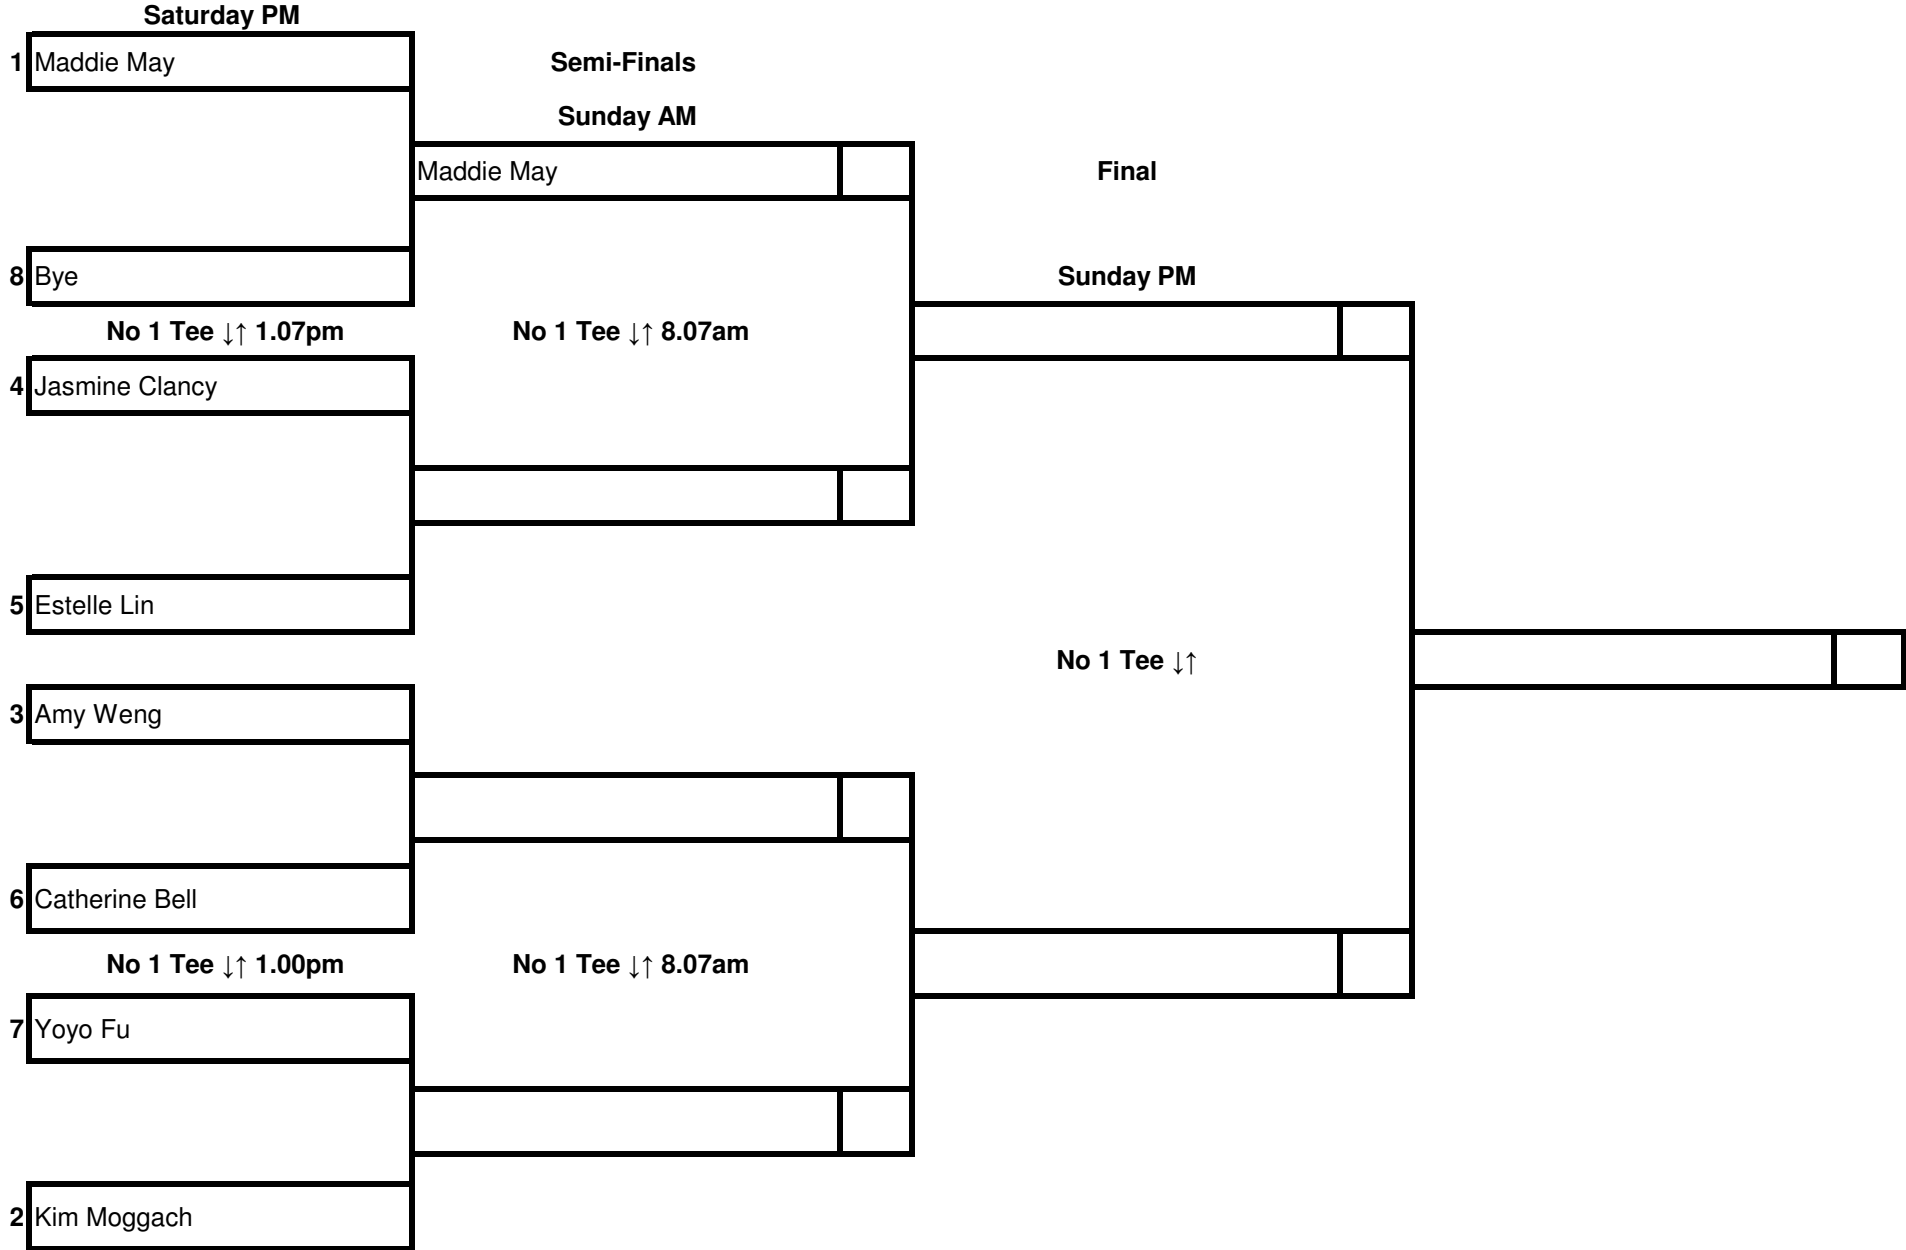

2020 CANTERBURY MATCHPLAY

WOMEN'S CHAMPIONSHIP