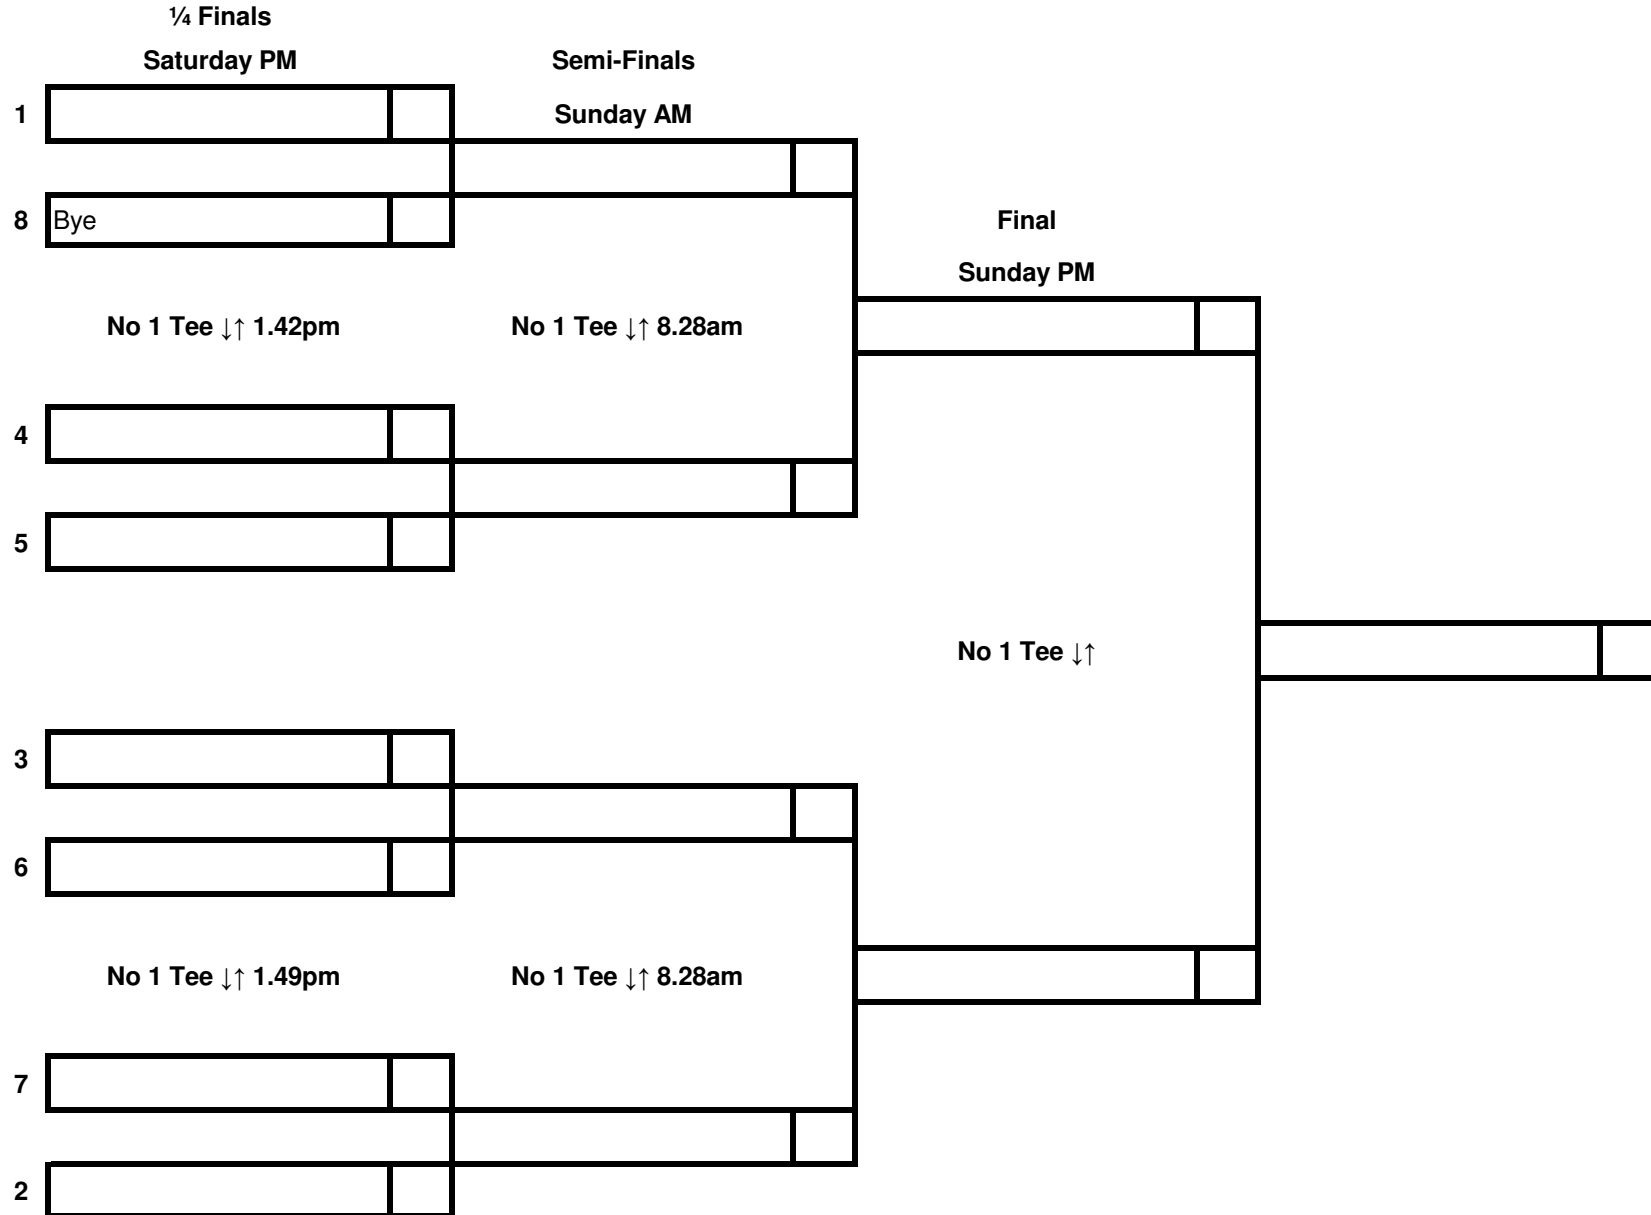

MEN'S OPEN DIVISION 2